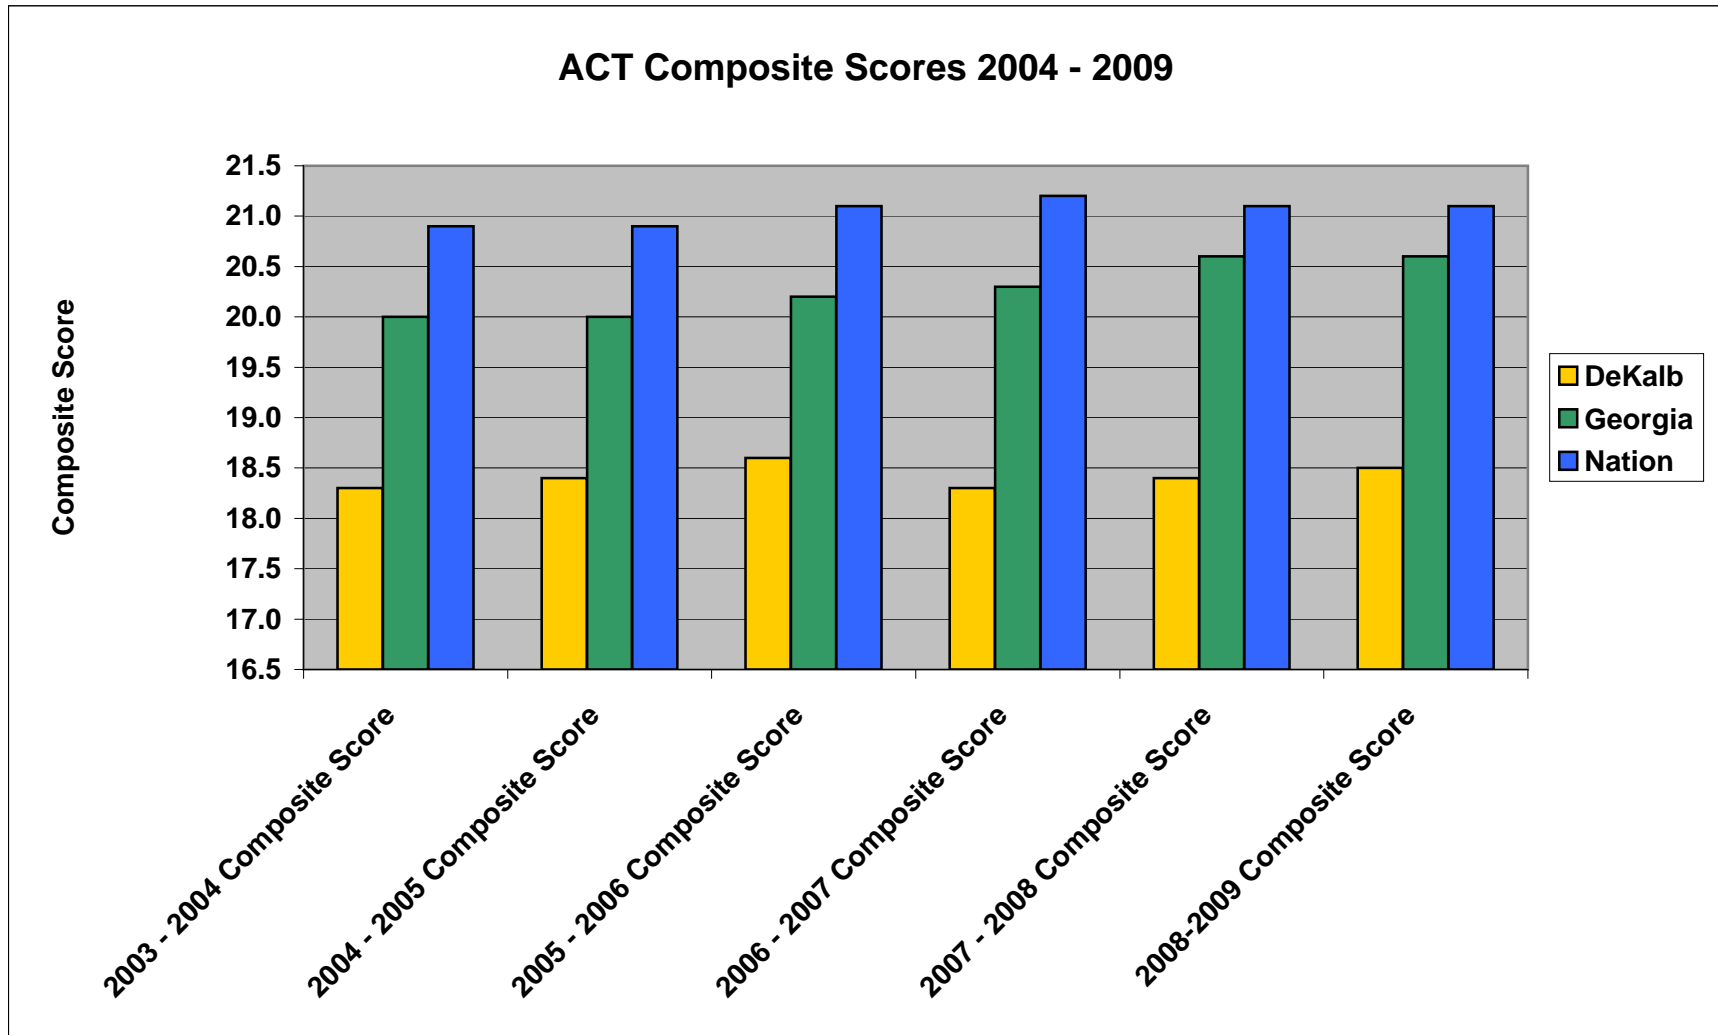

Sample consists of Gr. 10, 11, and 12 students who, at the time they tested, self-reported that they were scheduled to graduate in 2009.

DeKalb County School System  
ACT Composite Scores 2004 - 2009

Sample consists of Gr. 10, 11, and 12 students who, at the time they tested, self-reported that they were scheduled to graduate in 2009.

DeKalb County School System  
ACT Composite Scores 2004 - 2009

Sample consists of Gr. 10, 11, and 12 students who, at the time they tested, self-reported that they were scheduled to graduate in 2009.