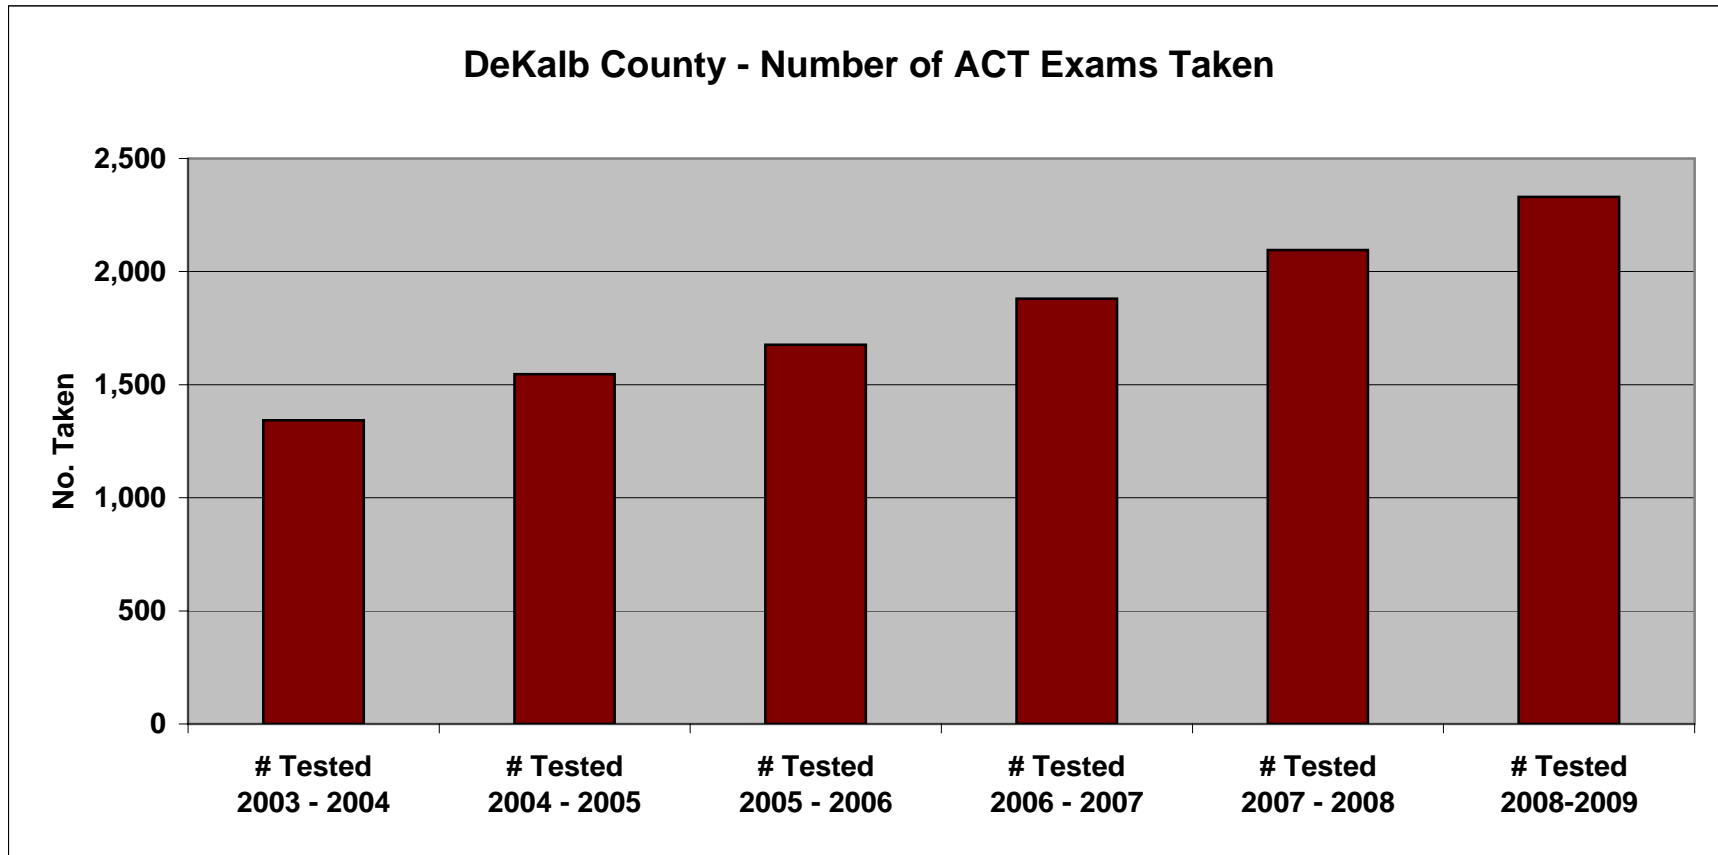

Sample consists of Gr. 10, 11, and 12 students who, at the time they tested, self-reported that they were scheduled to graduate in 2009.

DeKalb County School System  
ACT Composite Scores 2004 - 2009

Sample consists of Gr. 10, 11, and 12 students who, at the time they tested, self-reported that they were scheduled to graduate in 2009.

DeKalb County School System  
ACT Composite Scores 2004 - 2009

Sample consists of Gr. 10, 11, and 12 students who, at the time they tested, self-reported that they were scheduled to graduate in 2009.